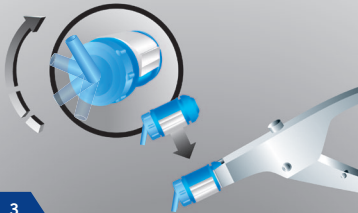

2 sec.

1

10 sec.

2

3

FILLING

4

max. 1,5 min

5

Final Varnish LC

6

10 sec.

7

7 min.

8

Argion Molar AC Instruction