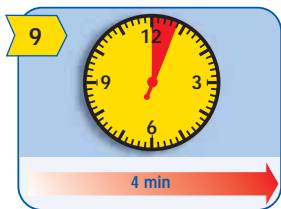

Argion AC/Ionofil Plus AC

Instruction

Argion AC/Ionofil Plus AC

Instruction

VC 6200 1697 E1 116